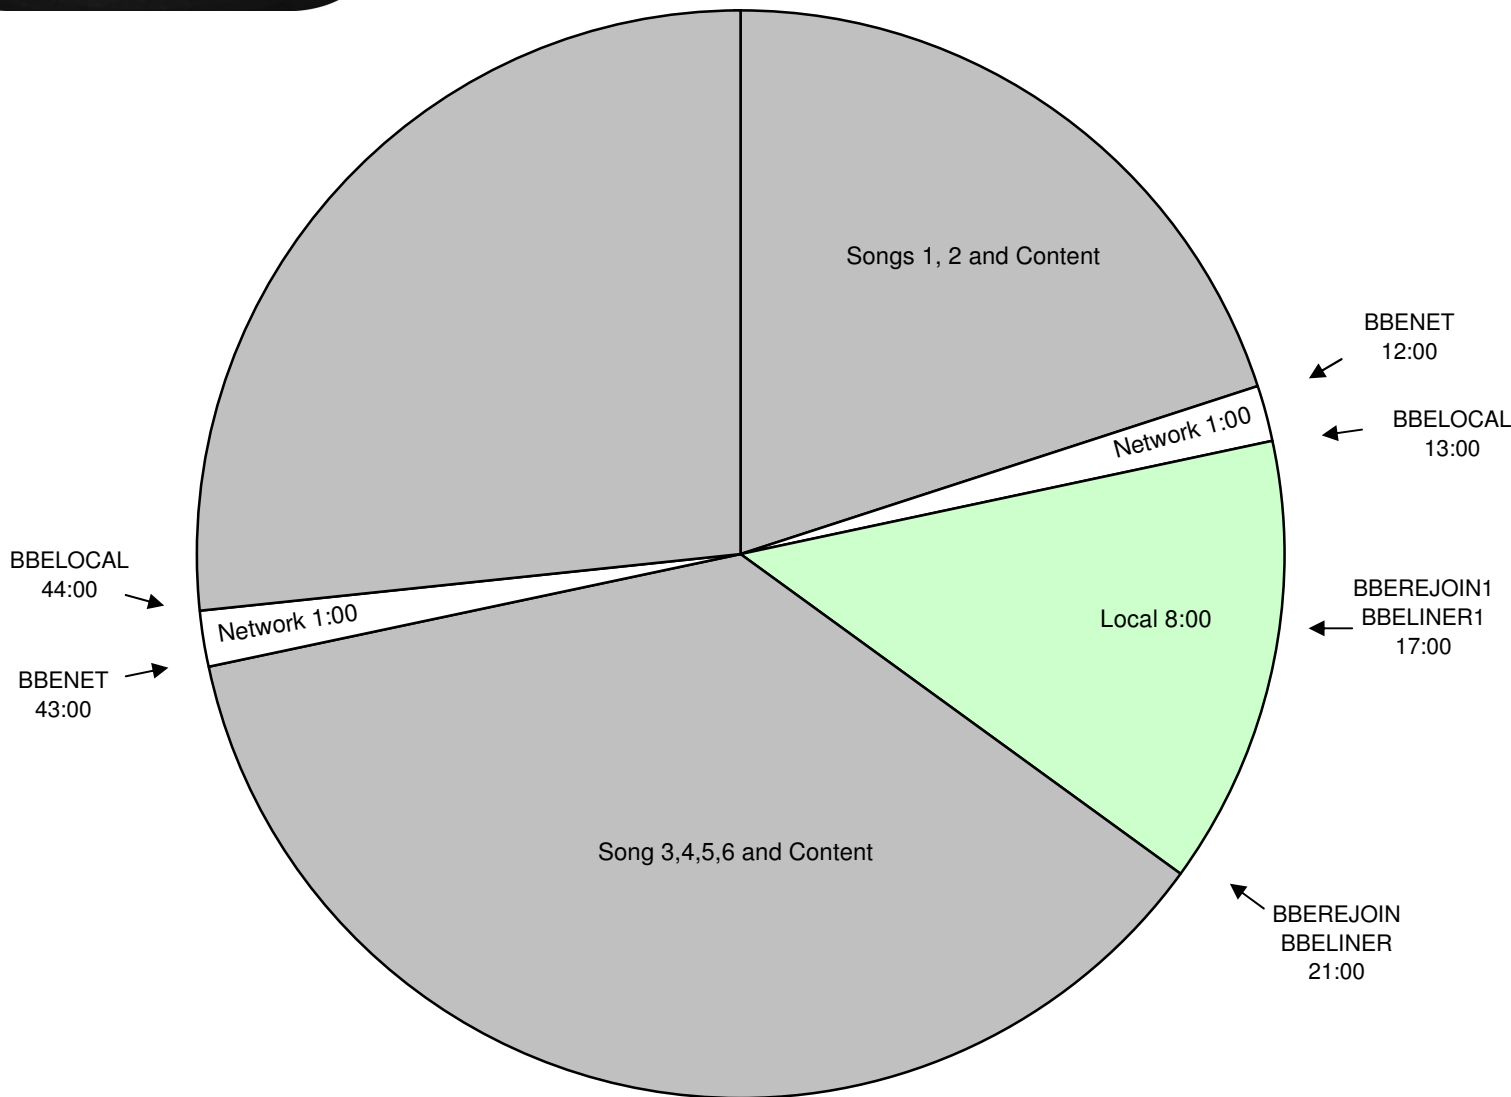

THE BOBBY BONES SHOW

The Bobby Bones Show Contest Clock
Effective July 23rd - September 12th 2014

Premiere XDS PRO4-P Satellite
Hour 5 (Bobby Bones Extra)
Monday - Friday
10am - 11am Eastern
9am - 10am CENTRAL LIVE
7am - 8am Pacific

BBEREJOIN
BBETOH
00:00
BBELOCAL
30 Sec
Contest

All Breaks Float! TOH & BBLINER Also Float!

Program is live for 5 hours starting at 6am Eastern. Central and Western time zones are welcome to air 5 hours, starting at 5am local time.

Network will program music and talk during the content segments. Stations are welcome to schedule additional songs in the 8 minute local segments

"TOH" BBELOCAL - Fires 30 second contest local break.

BBELOCAL - Fires local breaks. All breaks float.

BBELINER - Float. Fires locally voiced short show ID - must be exactly 5 second, dry voice

BBELINER1 - Fires locally voiced short show ID - must be exactly 5 second, dry voice

BBEREJOIN - Joins the show